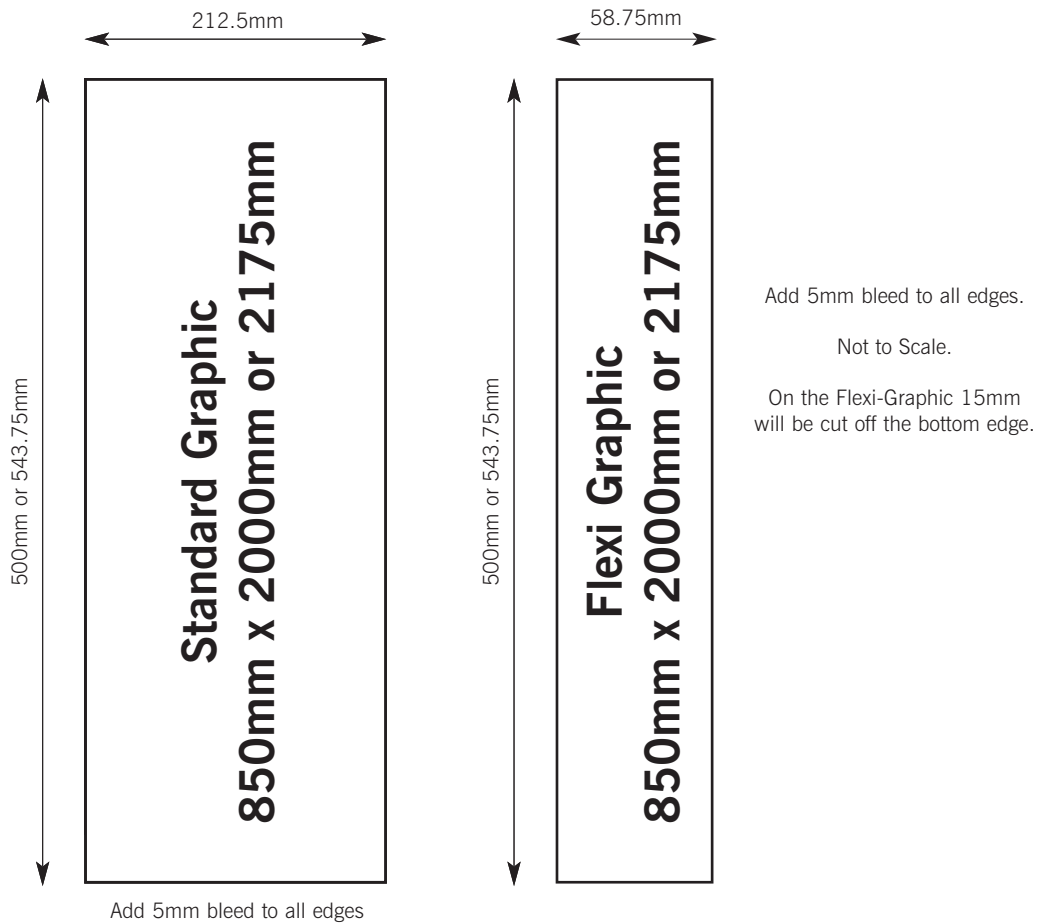

## The Link Roller

Above artwork sizes are **25% dimension** of final output. The Display Link will print at 400%.

Images should be produced at no less than 300dpi in 'cmyk' format. (All vector drawn artwork will reproduce perfectly).

Supply as 'collect for output' from either Quark, Illustrator, Freehand, Adobe-In-Design or save as one of the following formats: High Resolution pdf, tif, eps, jpg. Include crop marks and bleed within you files. Please call to discuss further if none of these options are available to you.

Data transfer methods: email (upto approx 20mb) [studio@thedisplaylink.co.uk](mailto:studio@thedisplaylink.co.uk) • upload to our website facility • ask for an 'ftp upload folder' • third party upload ie drop box / we transfer • post on CD / memory stick • free [local](#) pick up and delivery service available.